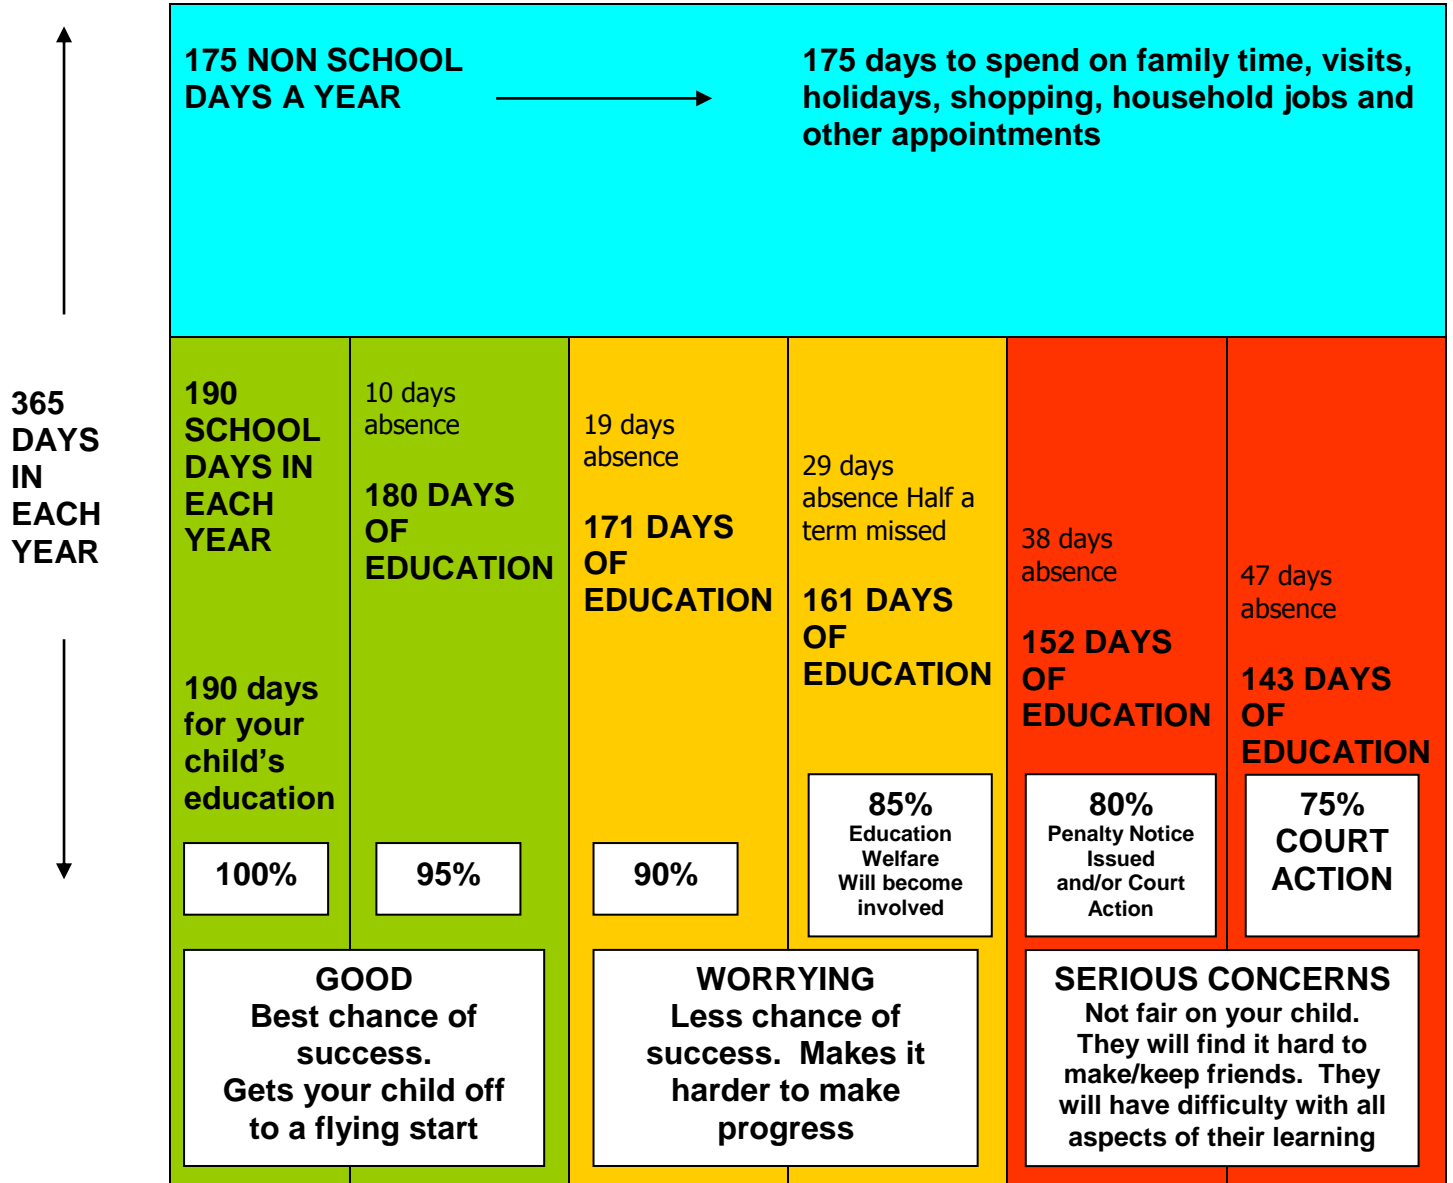

# Days off school add up to lost learning

- Please don't let your child miss out on the education they deserve and have a right to.

If you are worried about your child's attendance please talk to us at school about it or contact the Education Welfare Service on Derby 641448